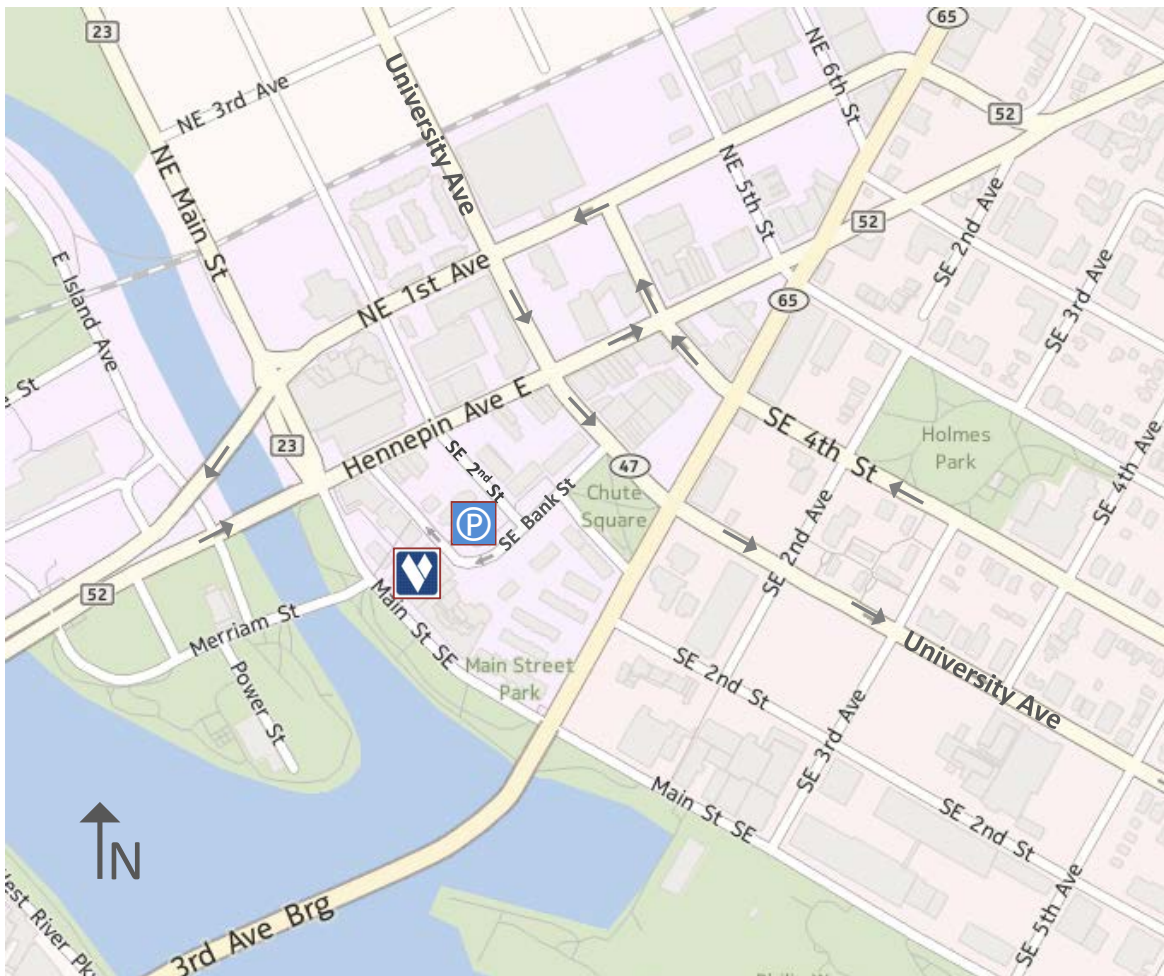

The parking ramp is on the corner of 2<sup>nd</sup> & Bank Streets, connected to Vector's building (Riverplace Exposition Hall). We can validate parking in this ramp.

From the parking ramp, **walk into the building from Ramp Level A. This takes you to the 2<sup>nd</sup> Floor** in the Riverplace Exposition Hall. Turn right at the top of the escalators and continue through the brick doorway.

**(612) 378-7560**

**DIRECTIONS TO VECTOR:**

**From the south: Go north on 35W** to the Downtown Exits.

Take the Downtown Exits (5<sup>th</sup> Ave).  
Straight on 5th Ave eight blocks to Washington Ave.  
Left on Washington six blocks to Hennepin Ave.  
Right on Hennepin across the river to 2nd Street SE.  
Right on 2nd St.  
Right into the **Riverplace Parking Ramp** at the end of the block.

**From the north: Go south on 35W** to 4th St SE/Exit 18.

Right on 4th St eight blocks to Central Ave.  
Left on Central one block to University Ave.  
Right on University, one block to Bank St.  
Left on Bank, one block to 2nd St SE.  
Right on 2nd St.  
Immediate left into the **Riverplace Parking Ramp**.

Overview of Vector's location: